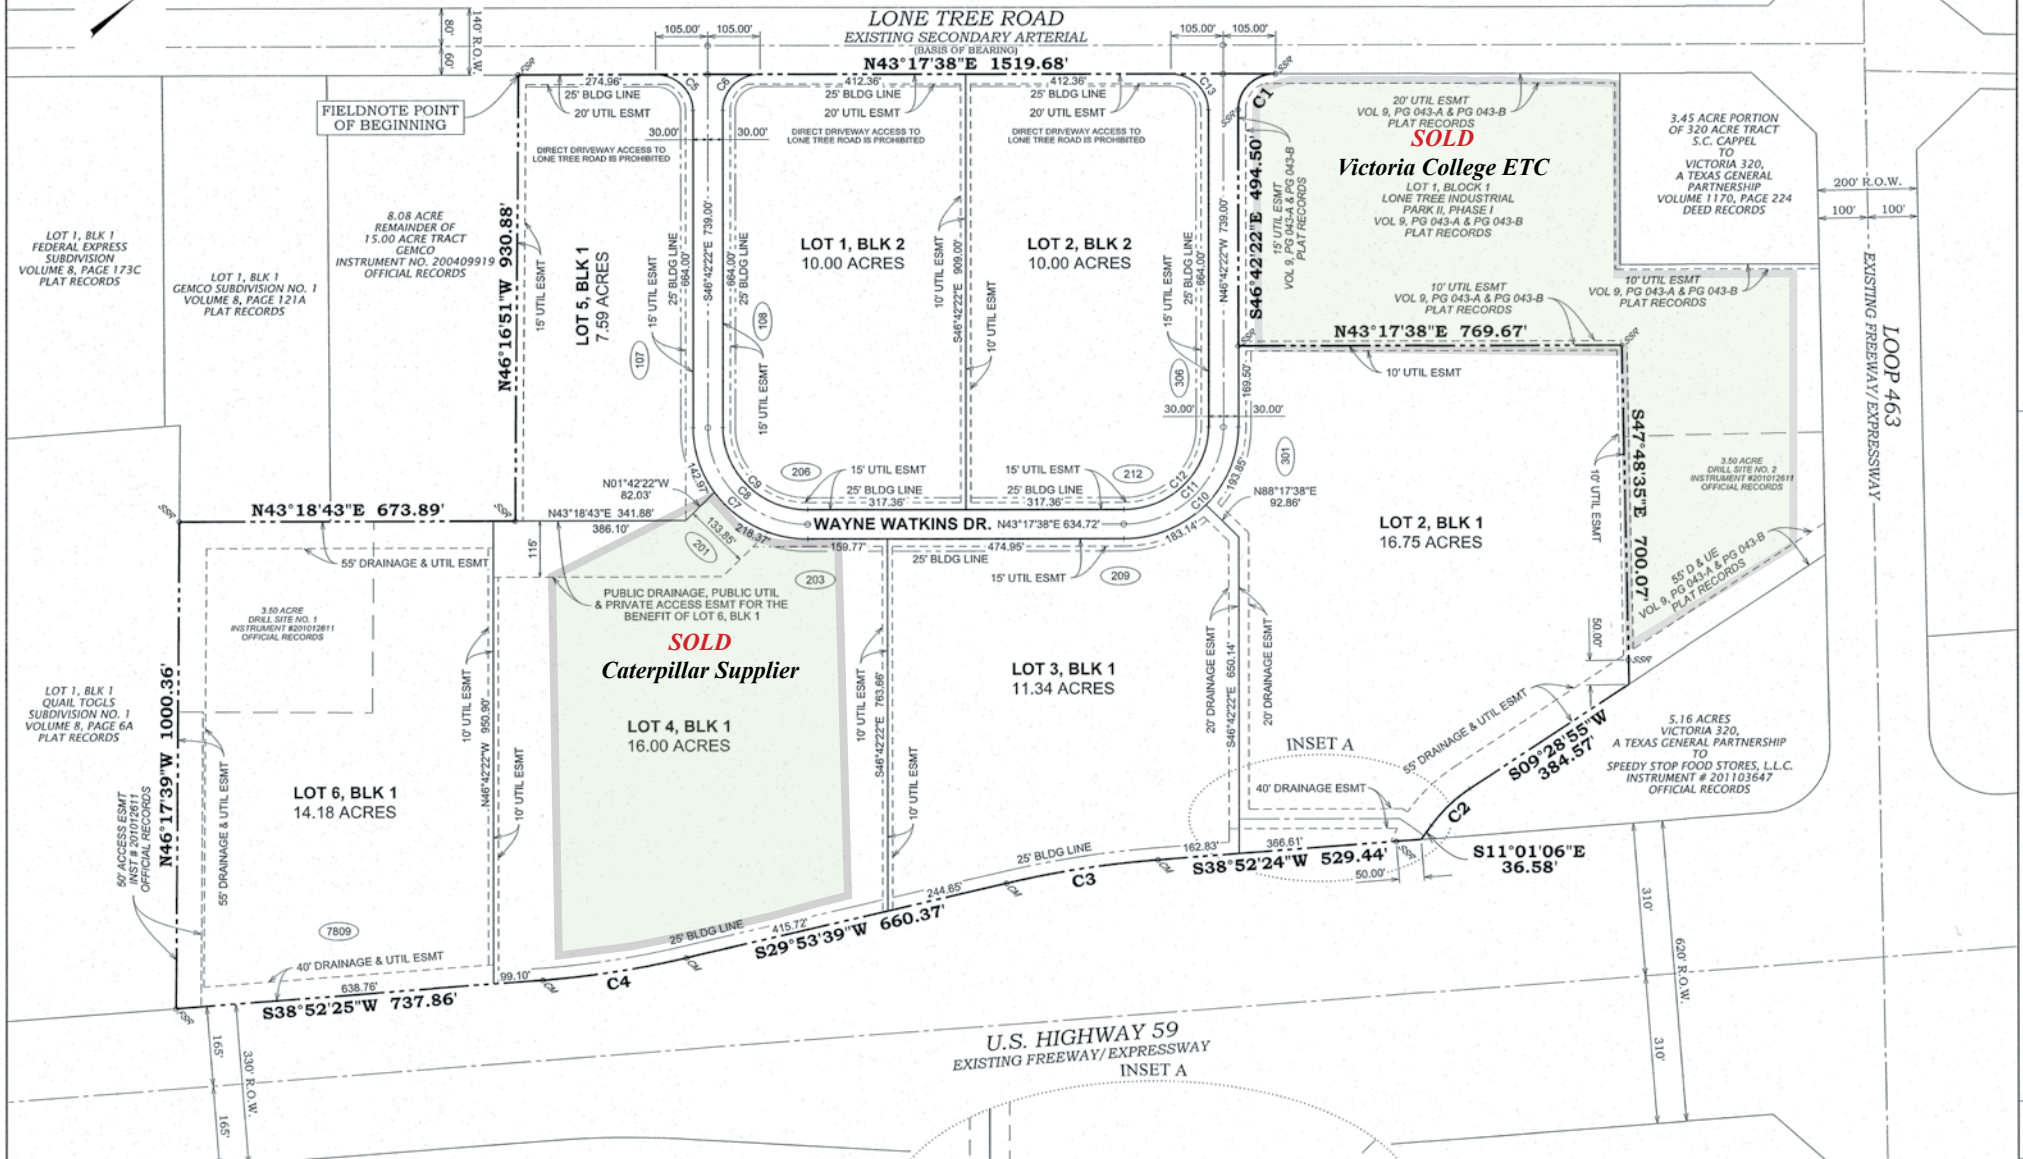

Lone Tree II Industrial Park Victoria, Texas

Victoria Economic Development Corporation
700 N. Main Street | Victoria, Texas 77901
www.victoriaedc.com | vedc@victoriaedc.com
Toll-free: 800-765-8198 | 361-485-3190