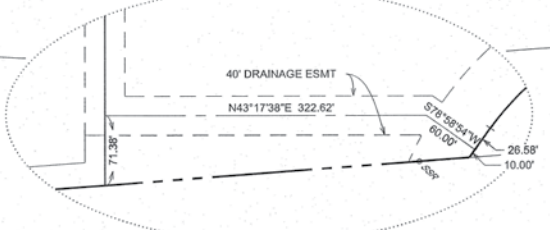

Lone Tree II Industrial Park Victoria, Texas

Victoria Economic Development Corporation
700 N. Main Street | Victoria, Texas 77901
www.victoriaedc.com | vedc@victoriaedc.com
Toll-free: 800-765-8198 | 361-485-3190